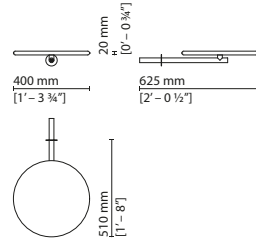

Structure — Bed base included, mattress not included. Solid Maple wood frame, black stained finish. **Table** — Wood top with matte finish in American Walnut or the collection's Oak variations, or in Bubble Glass. Metal stud only on Bubble Glass top version. Table structure and metal stud coordinated with the headboard piping. Table structure and metal stud coordinated with the headboard piping. Wood top with matte finish in American Walnut or the collection's Oak variations, or in Bubble Glass.

Delano Dressed Bed

026 420 — Couple of side table
in American Walnut

026 421 — Couple of side table
in Bolle Crystal

026 422 — Couple of side table
in Cast Glass

026 413 — Long 1650x2000

026 414 — Long 1850x2000

Delano Dressed Bed

026 415 — Long 2000x2000

026 416 — Long 1520x2050

026 417 — Long 1950x2050

026 418 — Long 1850x2150